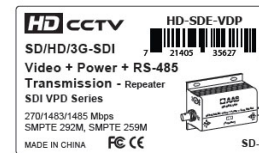

HD-SDE-VDP

SD-7

Product Name:
Repeater

Top

Bottom

Product Sticker Size
38mm(W) x 25mm(H)
1.496"(W) x 0.984"(H)

Example

Box - 15.5x14.3x5.3cm, 181.44g / 0.4lb.

Box Description Sticker Size

70mm(W) x 40mm(H)
2.756"(W) x 1.575"(H)

**Placed on top of box*

Example

Box Barcode Sticker Size

38mm(W) x 25mm(H)
1.496"(W) x 0.984"(H)

**Placed at left side of box*

Example