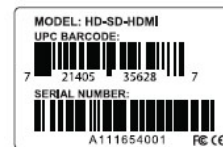

Box Barcode Sticker Size

38mm(W) x 25mm(H)
1.496"(W) x 0.984"(H)

*Placed at left side of box

Example